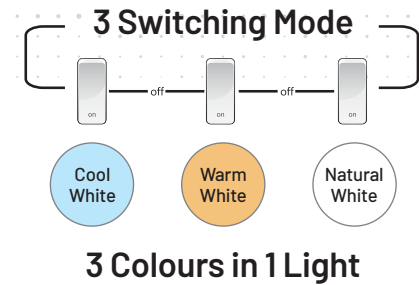

KEY FEATURES

PERFORMANCE

Wide Voltage Range: 140-275V
CRI >80
Surge Protection: 4 kV
Lumen: 100lm/W
Life up to >25,000 Burning Hrs.
Better Lumen Maintenance
Photo Biologically Safe Light
Rimless Diffuser

CUSTOMER BENEFITS

Wide application, covering all the T2, T3 cities
Provides actual sunlight feeling
Better performance even with bad power conditions / surges
More light with less power consumption
Long life
Better consistency in lux / lighting levels through out life
Eye comfort
More light spread and output

SAFETY AND COMPLIANCES

Electrical strength up to 3.71kV
Shock proof even at high voltage, tested till 3.71kV
Housing & Diffuser Material – PC with V0 fire rated
In case, fire gets extinguish within 30 sec
Input Wire 0.75 sq.mm
High temperature withstanding to avoid melting of wire during usage

OTHERS

BIS approved & ROHS complaint
Eco friendly
Available in 3 Wattage and 2 Shapes
Wide range of product as per customer requirement

Panel Light

Decorative Light

Downlight

Outdoor

Batten

Bulb