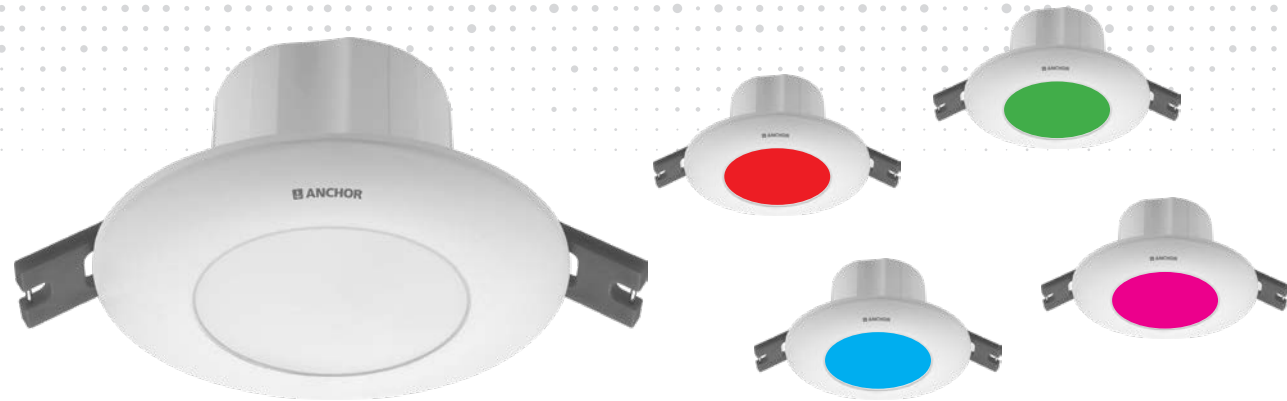

# DEEP JUNCTION 3W

Sleek design suitable for low depth ceiling

Downlight

Outdoor

Batten

**EFFICACY**  
**>80  
lm/W**

**CCT**  
**6500K, 4000K,  
3000K, Red, Green,  
Blue, Pink**

**CRI**  
**>80**